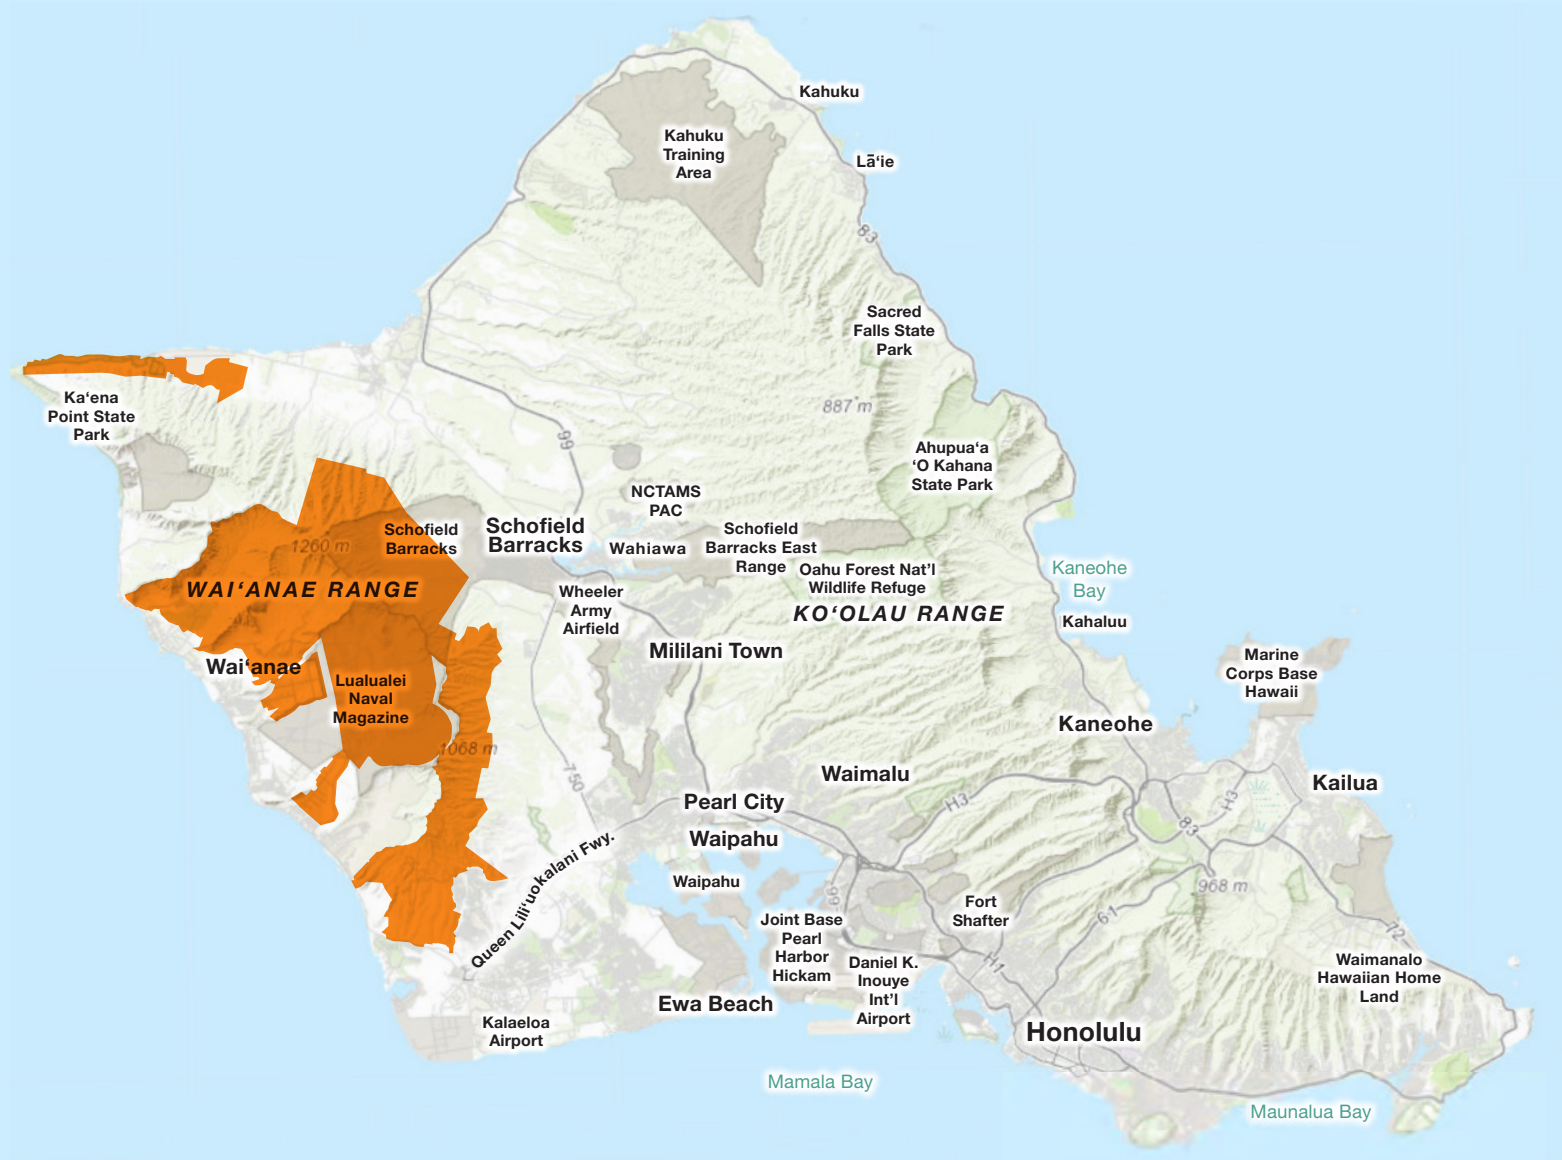

# PSPS Map – O‘ahu

 PSPS Estimated Outage Areas