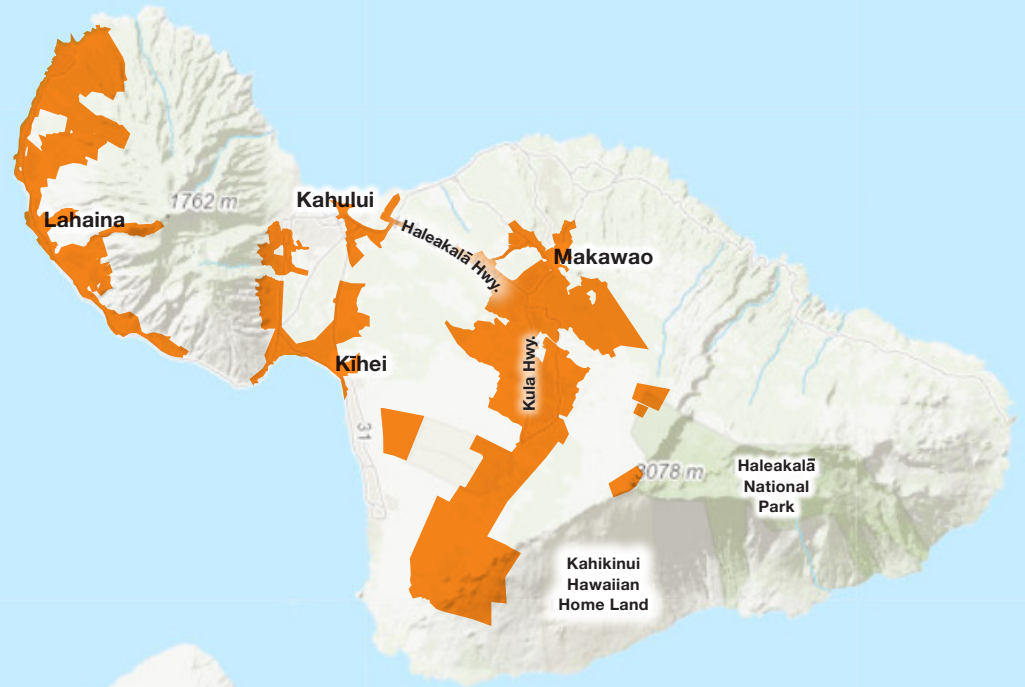

PSPS Map – Maui County

 PPS Estimated Outage Areas