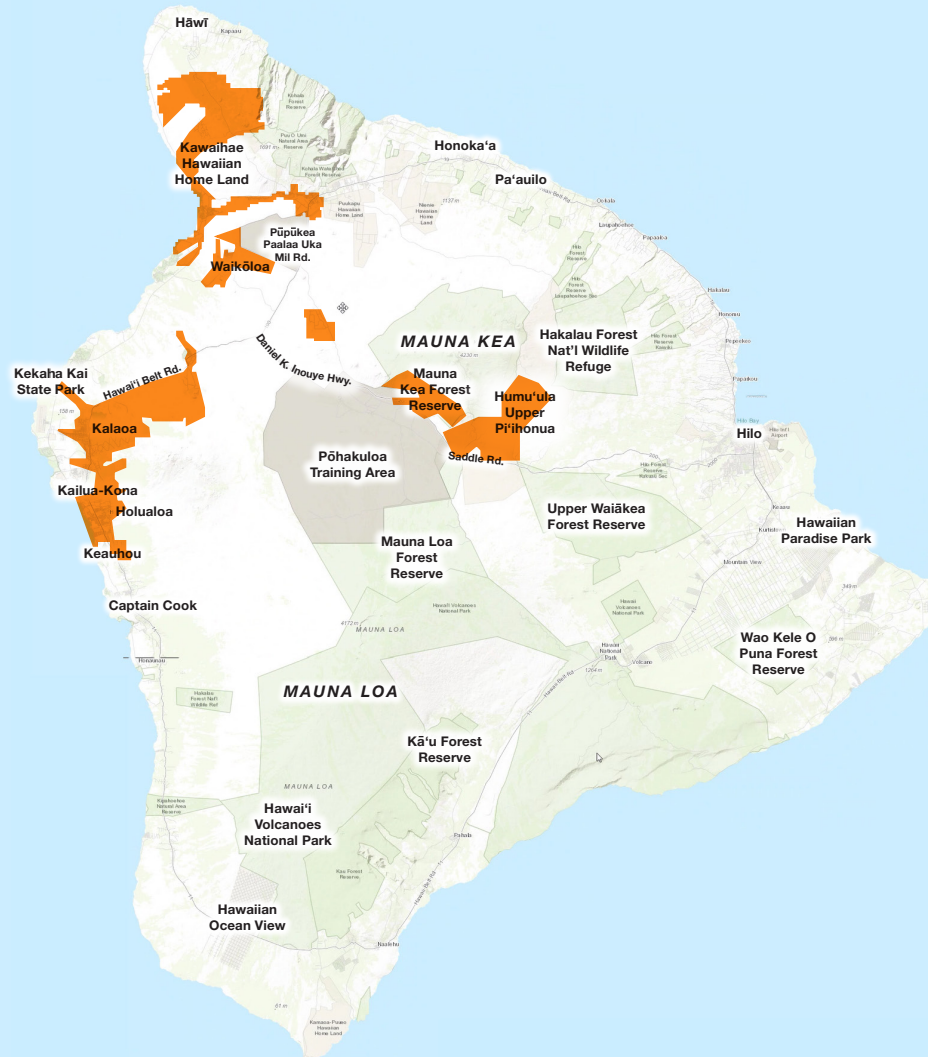

# PSPS Map – Hawai‘i Island

 PSPS Estimated Outage Areas