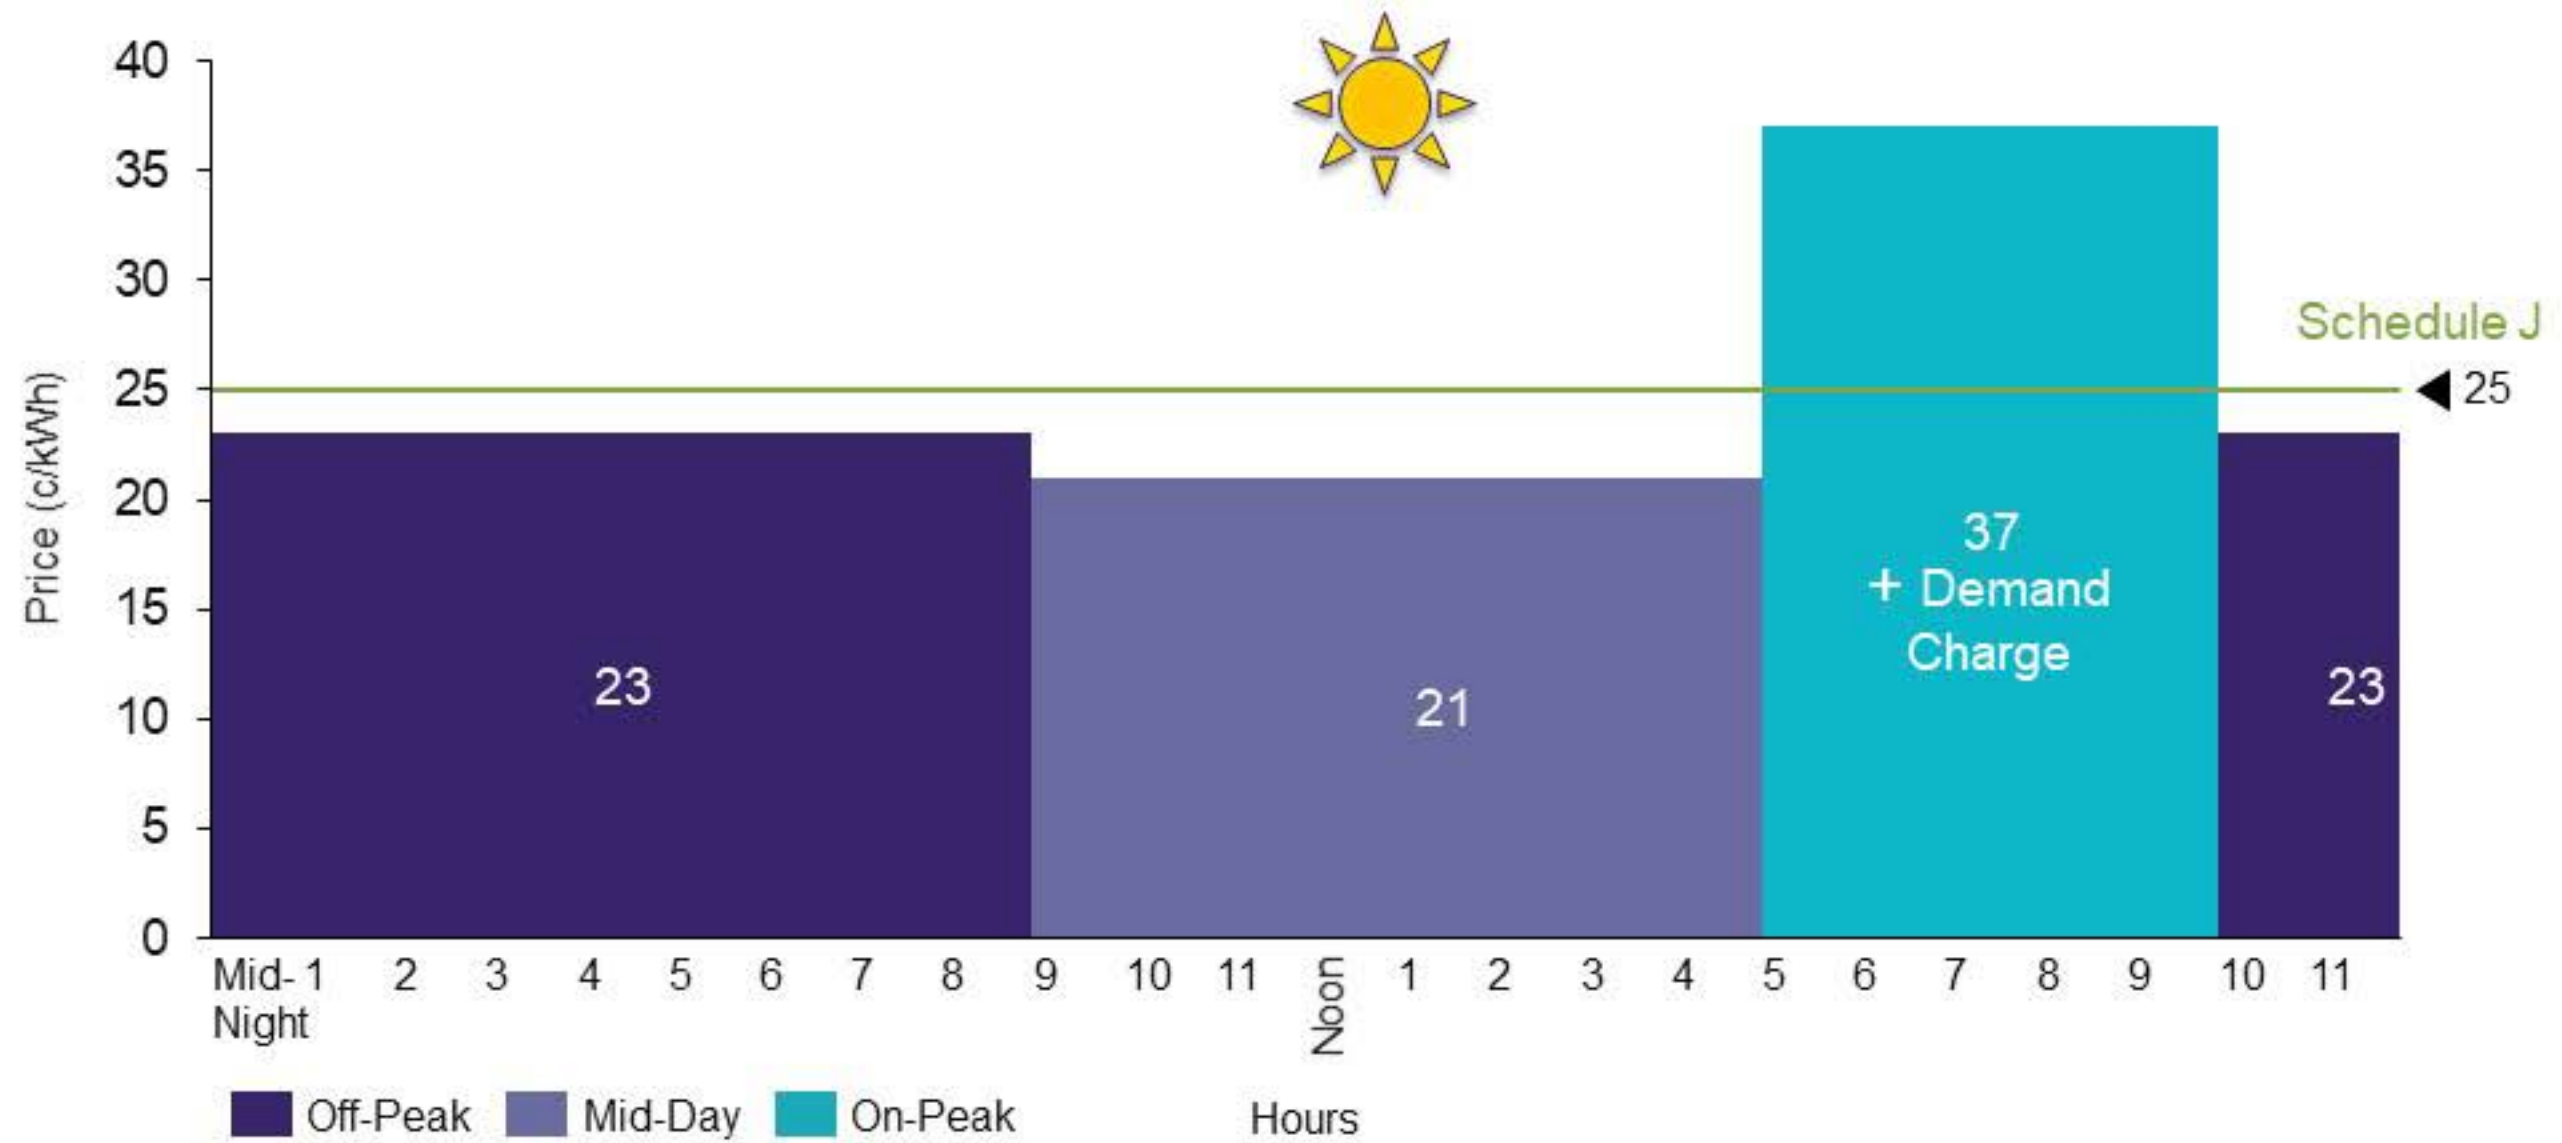

Oahu E-Bus-J Compared to Schedule J (For Illustrative Purposes)

* Reflects November 2021 electric rates with applicable surcharges